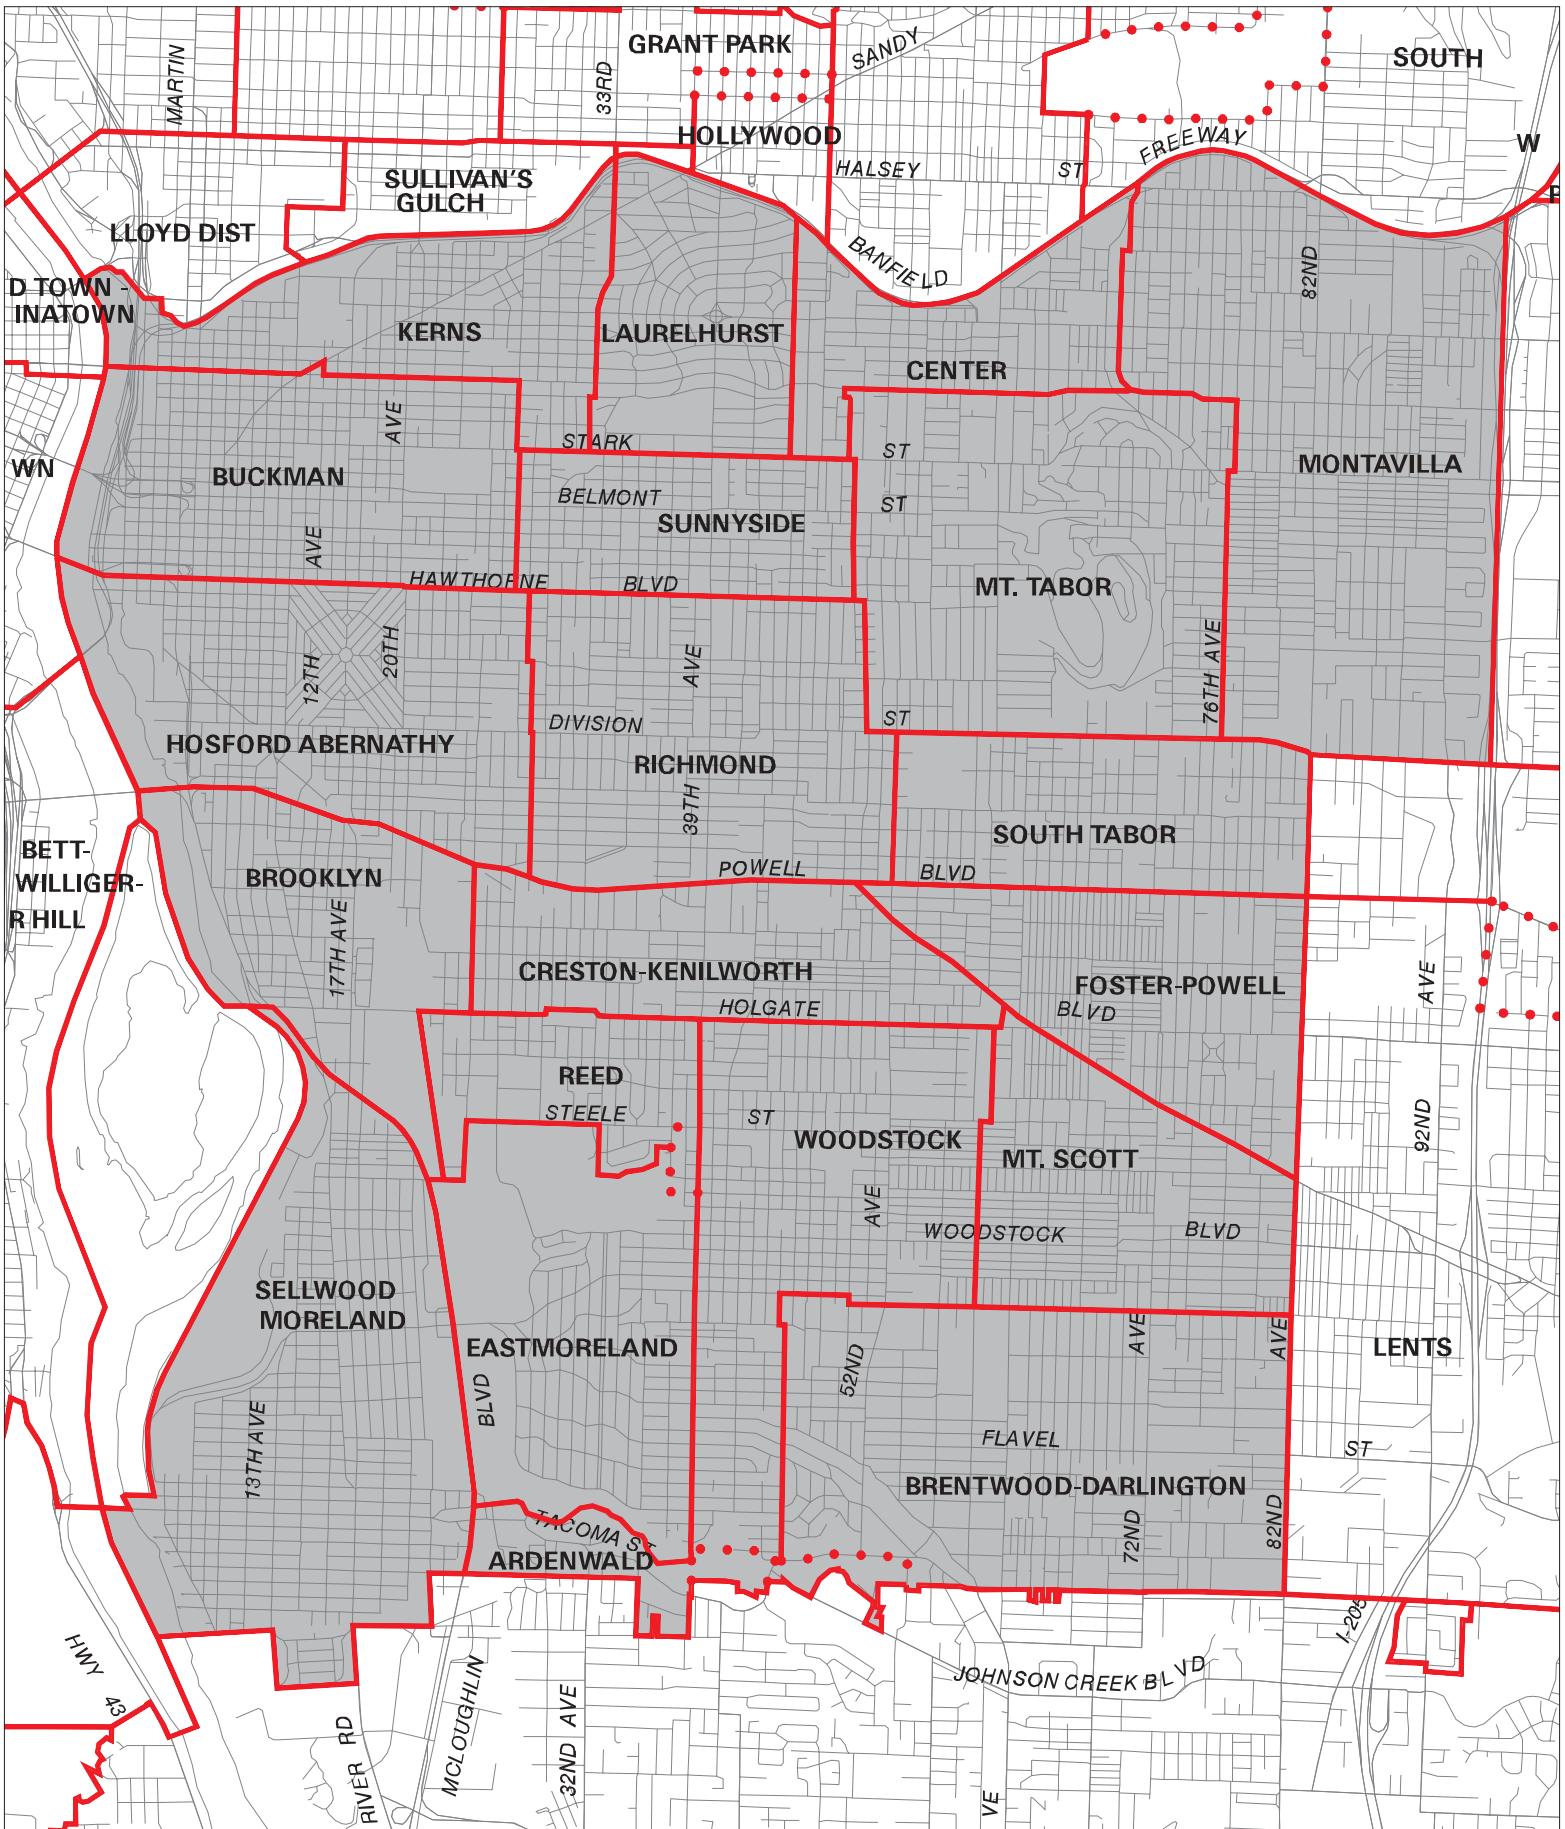

# SOUTHEAST UPLIFT

— Neighborhood Boundary

••• Overlapping Boundary

August 13, 2001

Scale: 1" = 3600'  
0' 1800' 3600' 5400'

City of Portland

Office of Neighborhood Involvement and

Bureau of Planning